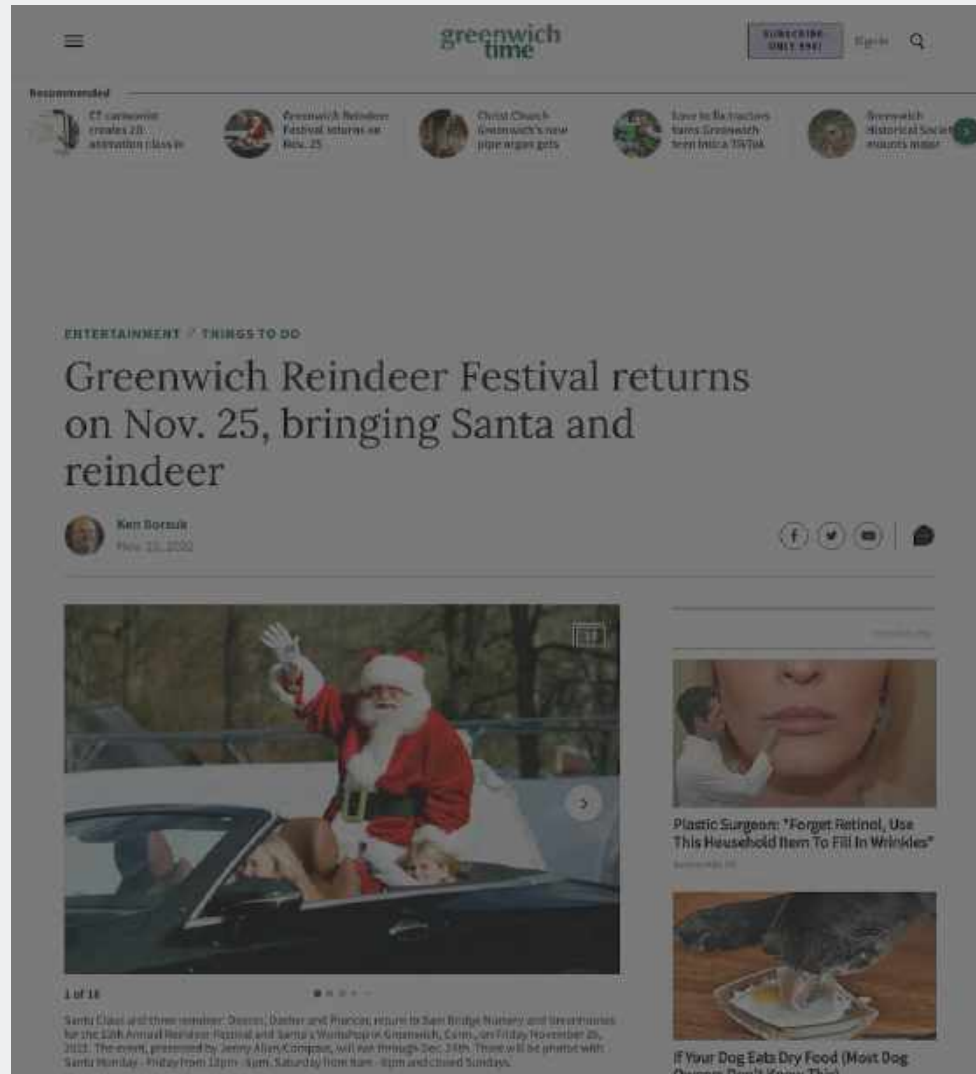

GreenwichTime

GreenwichTime: Greenwich News & Information, Updated Weather, Traffic, Entertainment, Celebrity News, Sports...

77

Domain Authority

Provided by

123K

Unique Visits

Provided by

November 22, 2022 • ONLINE

Greenwich Reindeer Festival returns on Nov. 25, bringing Santa and...

greenwichtime.com/things-to-do/article/G...

Estimated Views

500

Estimated views calculated based on audience size and social engagement

Engagements

0

Total number of social engagements